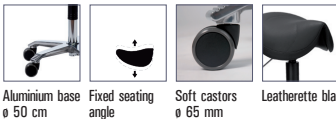

Saddle Chair Special

seats to suit!

Bicolour Jumper/Amazone

New, two-colour upholstery available for saddle chairs. Upholstered in Stamskin, the seat fabric can be chosen from three standard colours: bright green, bright red or orange (new). The border fabric of the BICOLOUR is anthracite. Other colour options are available for a surcharge.

NEW!
Bicolour Saddle Chairs

Standard model and adjustments

Aluminium base ø 50 cm Fixed seating angle Soft castors ø 65 mm Leatherette black

Options without surcharge

Hard castors ø 50 mm Soft castors ø 50 mm Trumpetglijdes

Opties en Accessoires met meerprijs

Aluminium base ø 70 cm Aluminium base black ø 70 cm Footcontrol Balance Seamless Adjustable seat angle Soft castors brake loaded Stamskin

Tip: "Balance" mechanism

The saddle chairs can be provided with a 'Balance' mechanism which allows small movements of the pelvis, allowing the user to adapt his/her posture. This encourages dynamic sitting which helps to improve core stability.