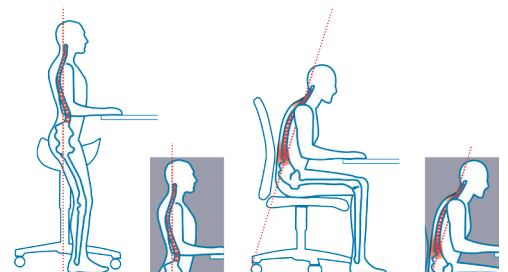

Saddle chairs Jumper and Amazone

- ergonomically shaped saddle seat opens the pelvis to improve spinal posture
- less tiring back posture strengthens the dorsal muscles and prevents backache
- provided with a small base and large swivel castors to optimise freedom of movement
- design makes it possible to work closer to the patient or working area than with a chair
- sitting position helps to reduce neck and shoulder complaints
- can be provided with a "Balance" mechanism which adapts to the movement of the user
- can be provided with a foot-controlled gas lift
- seamless upholstery available for workplaces where hygiene is very important
- available in two seat shapes: Amazone (smaller seat) and Jumper (wider seat)

Opties en Accessoires met meerprijs

Aluminium base ø 70 cm Aluminium base black ø 70 cm Footcontrol Balance Seamless Adjustable seat angle Soft castors brake loaded Stamskin

Tip: "Balance" mechanism

The saddle chairs can be provided with a 'Balance' mechanism which allows small movements of the pelvis, allowing the user to adapt his/her posture. This encourages dynamic sitting which helps to improve core stability.

In short: with a saddle chair from Score, your sitting position is good and healthy!

Jumper/Amazone

The Amazone has a narrower seat than the Jumper. Both are upholstered in black leatherette or various Stamskin colours and offered with gas lift height adjustment and various mechanism options, including the 'Balance'. Contact us or visit www.scorenl.com for the full list of options and accessories.

The saddle chair is available with an ergonomically shaped back and armrests. These offer extra support to reduce neck and shoulder complaints. The Barrage can be delivered with both Jumper and Amazone seat shapes.